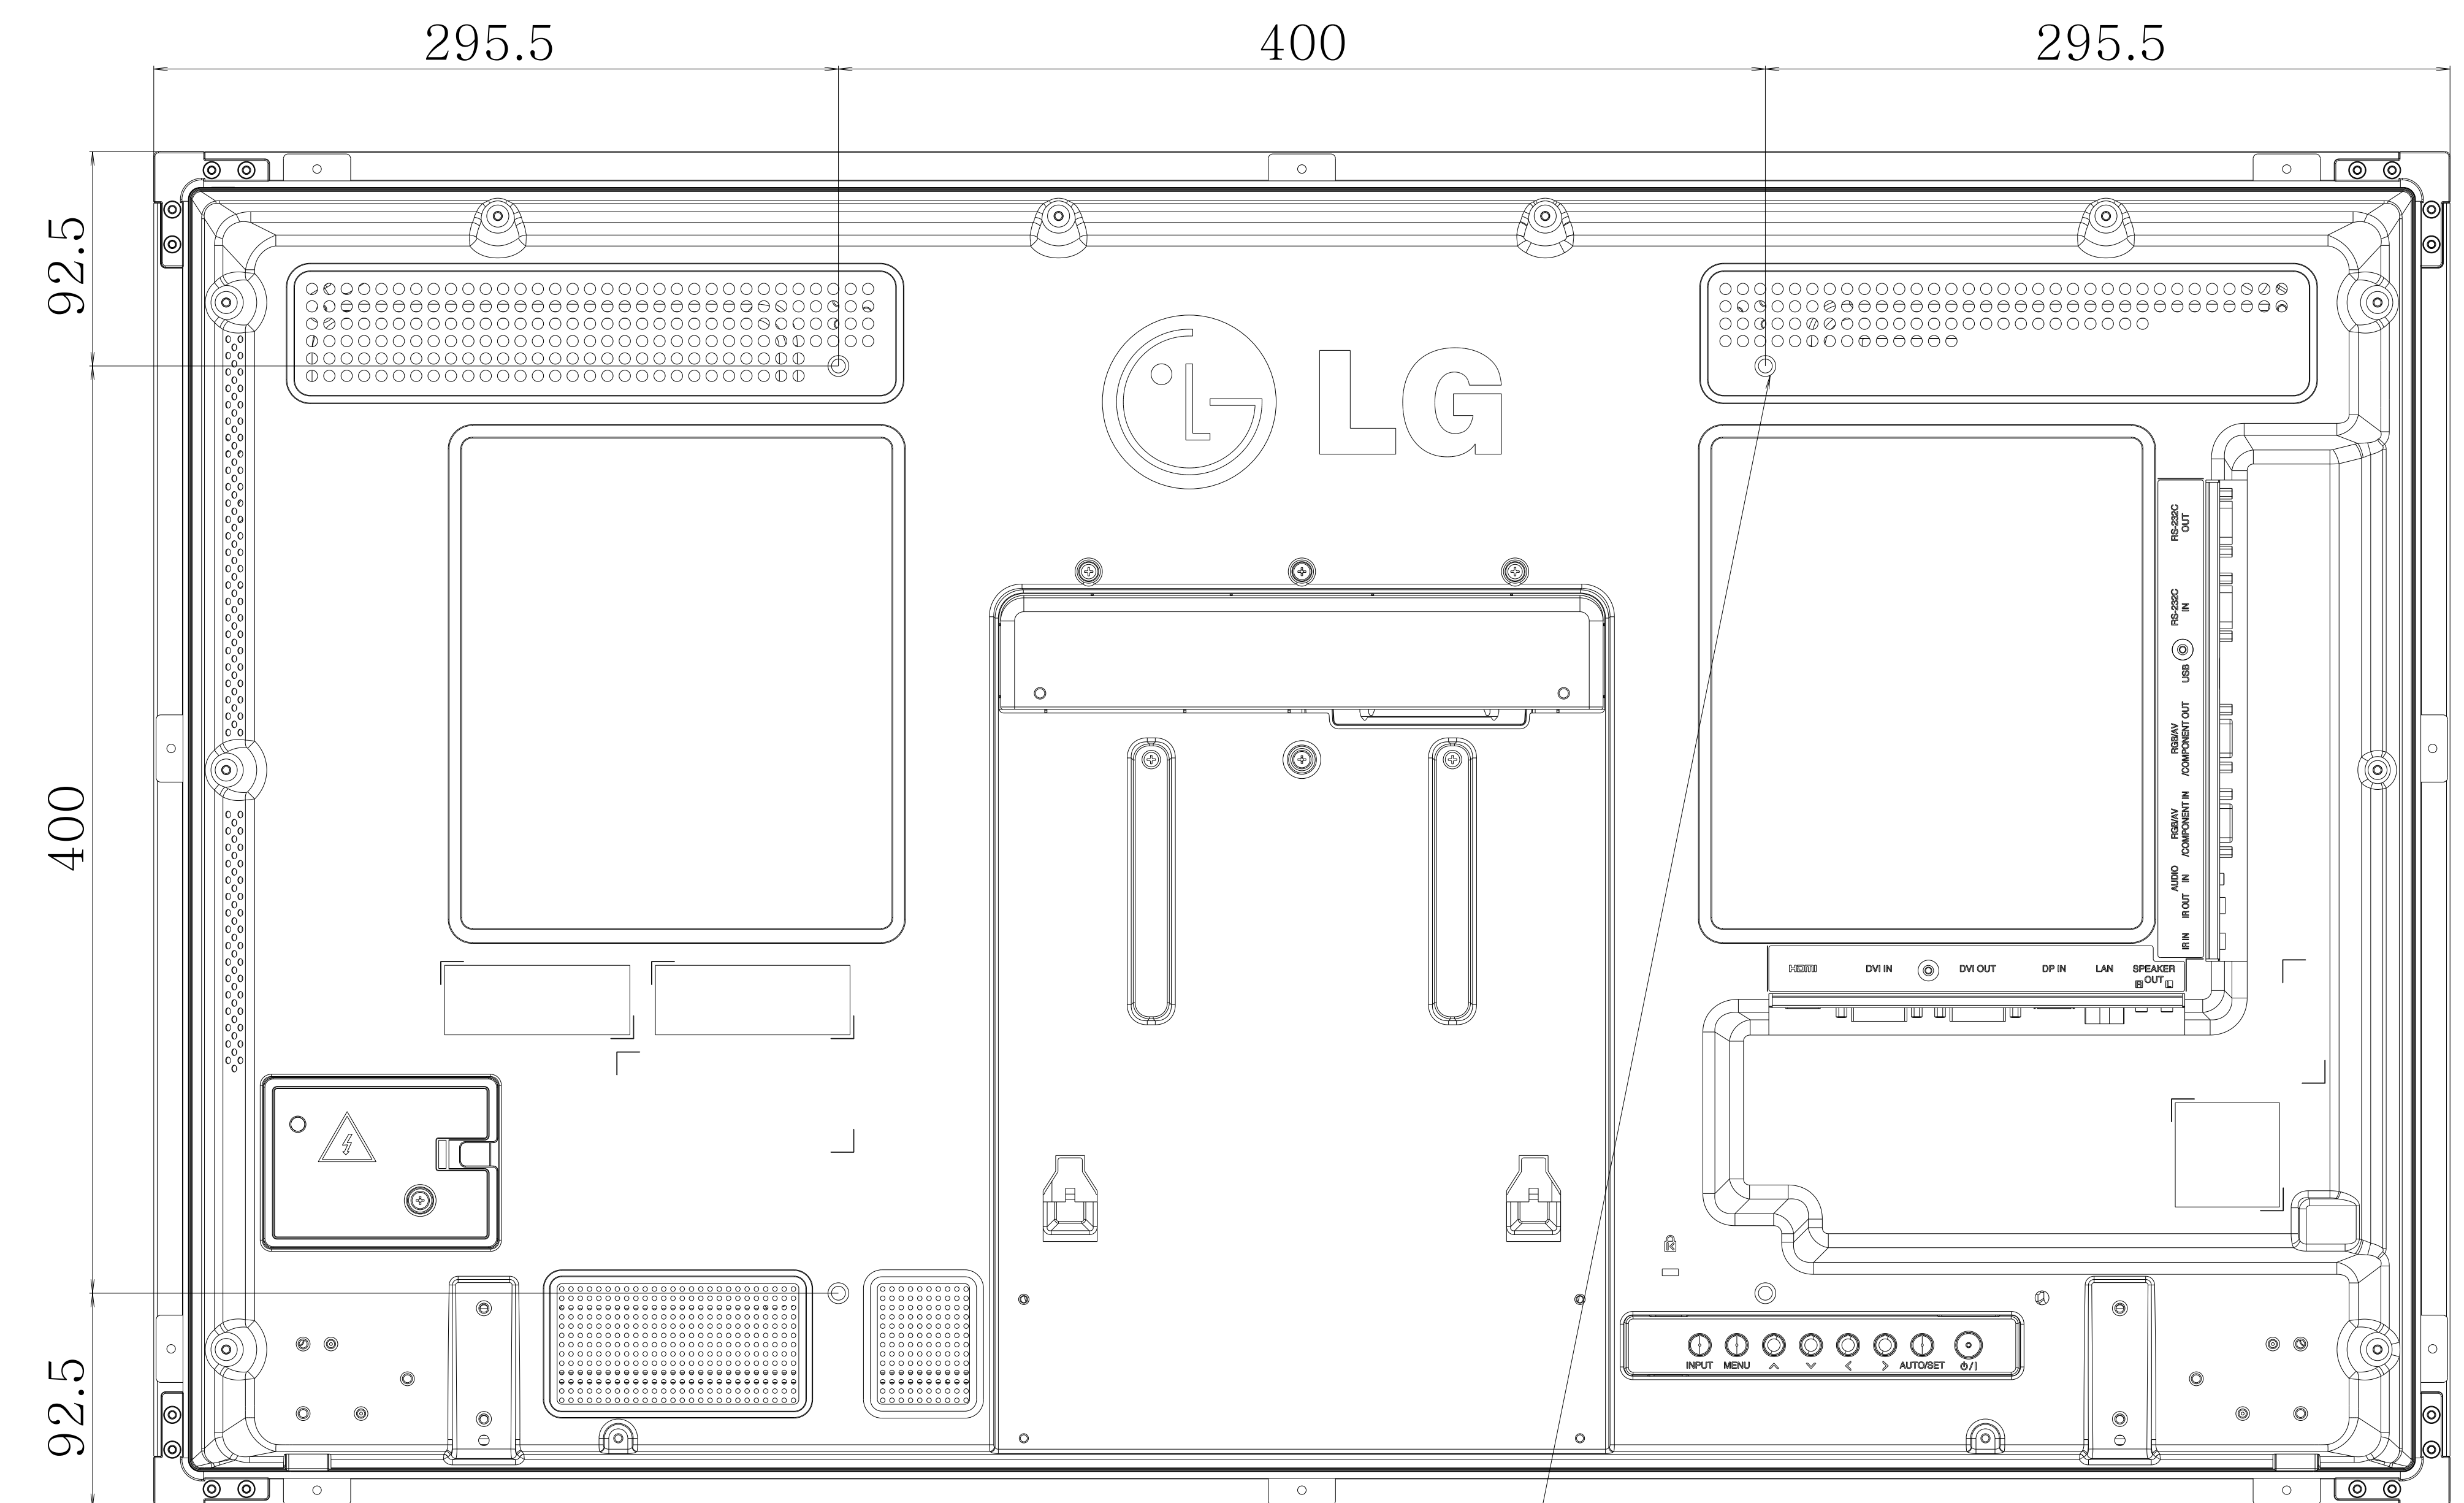

[42LT55A Set dimension without MP500]

- Applied Model : 42LT55A
- Unit : mm
- Scale : 1/2

[Wall Mount Screw]
4-M6, L12.5 (Max)