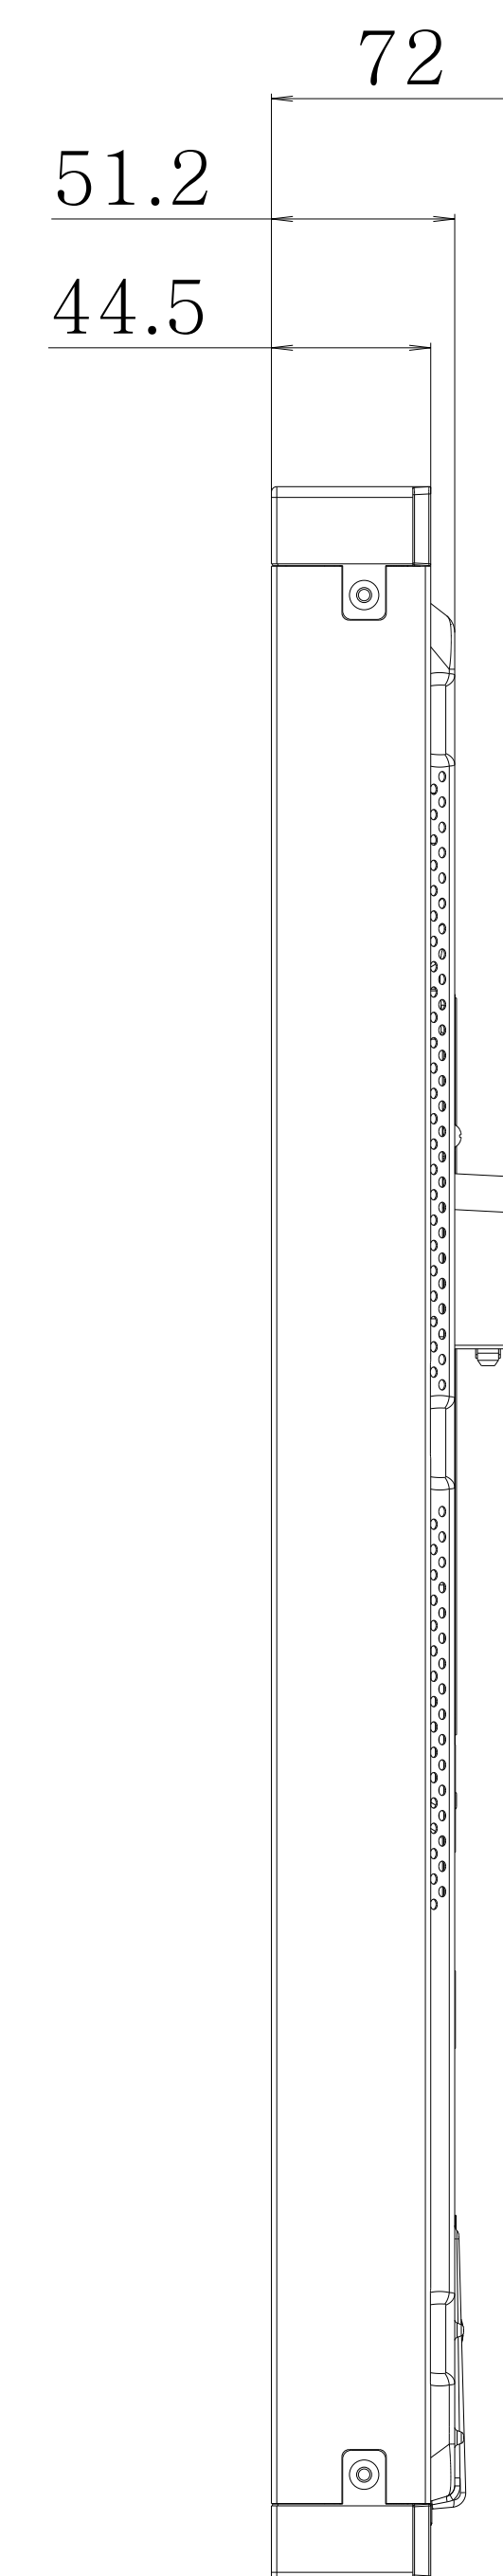

[42LT55A Set dimension without MP500]

- Applied Model : 42LT55A
- Unit : mm
- Scale : 1/2

[Wall Mount Screw]
4-M6, L12.5 (Max)