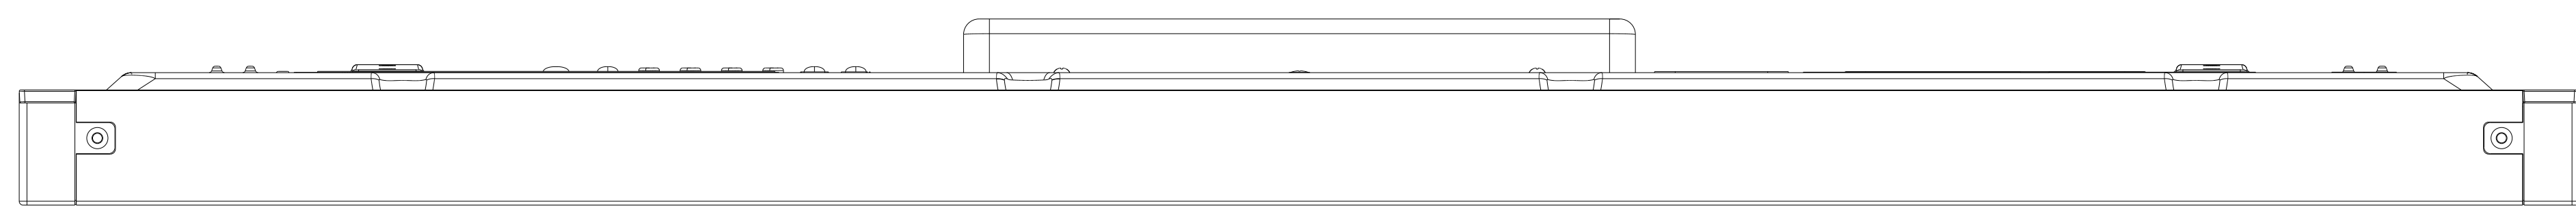

[42LT55A Set dimension without MP500]

- Applied Model : 42LT55A
- Unit : mm
- Scale : 1/2

[Wall Mount Screw]
4-M6, L12.5 (Max)