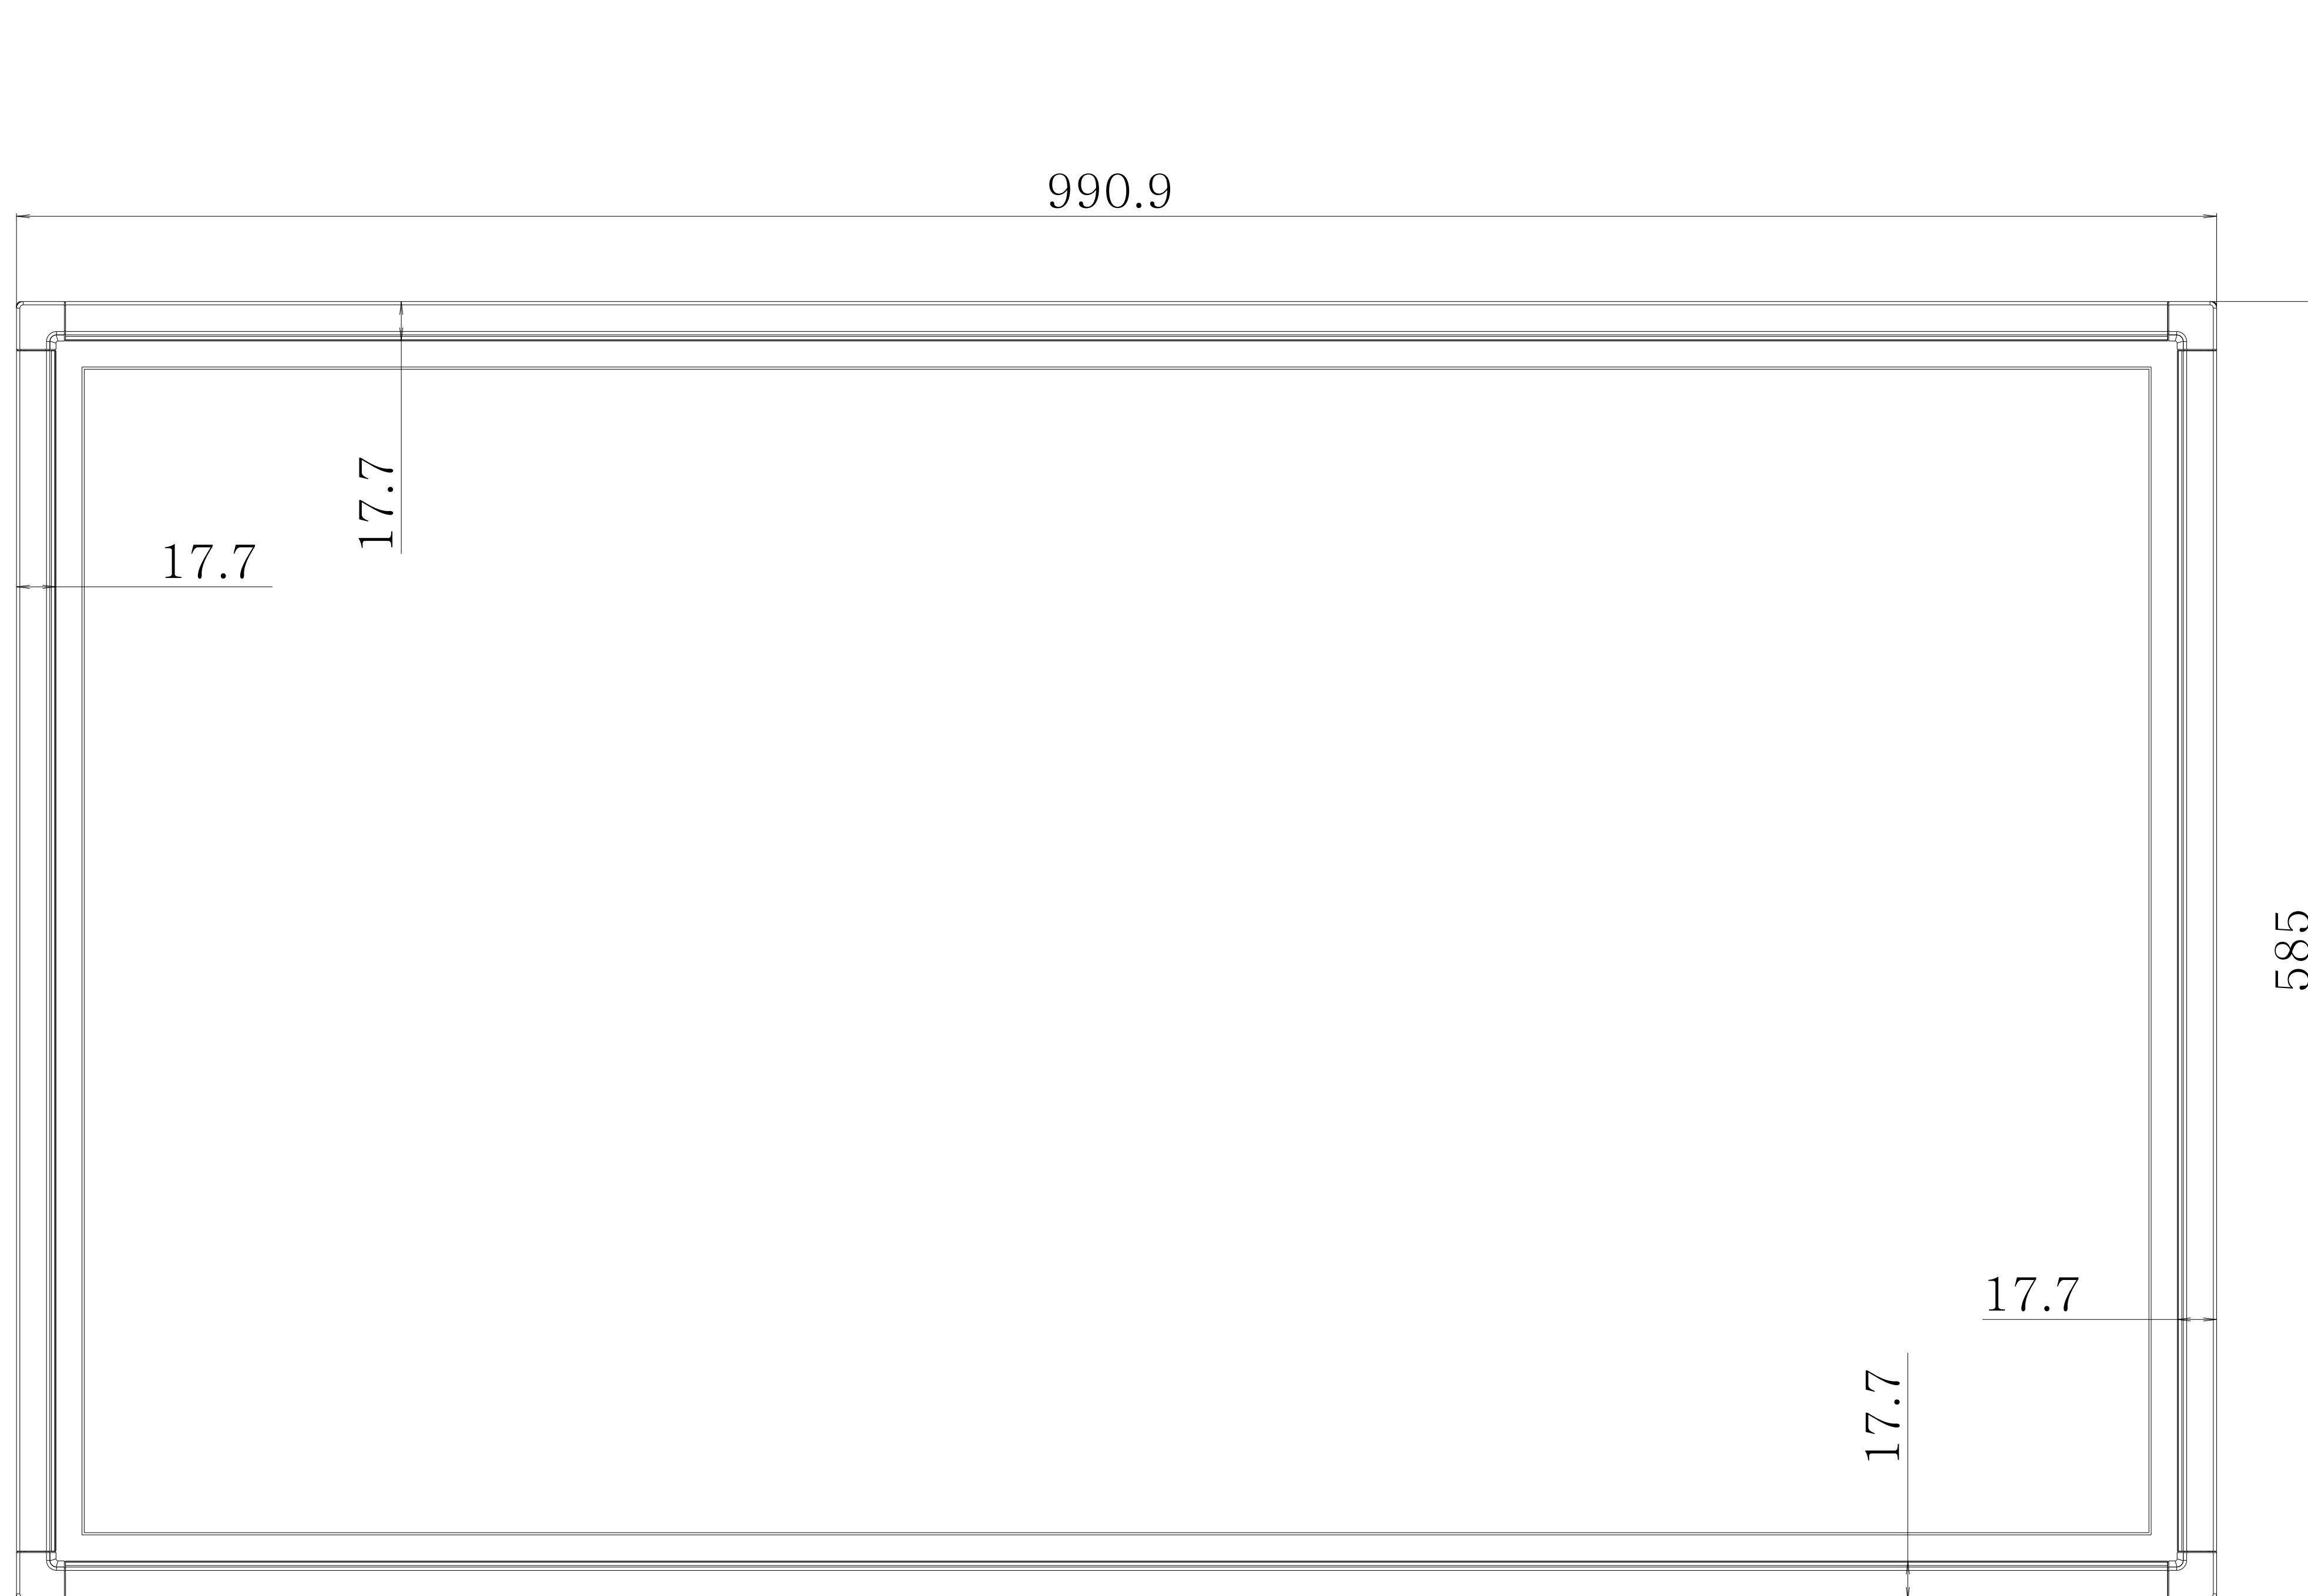

[42LT55A Set dimension without MP500]

- Applied Model : 42LT55A
- Unit : mm
- Scale : 1/2

[Wall Mount Screw]
4-M6, L12.5 (Max)